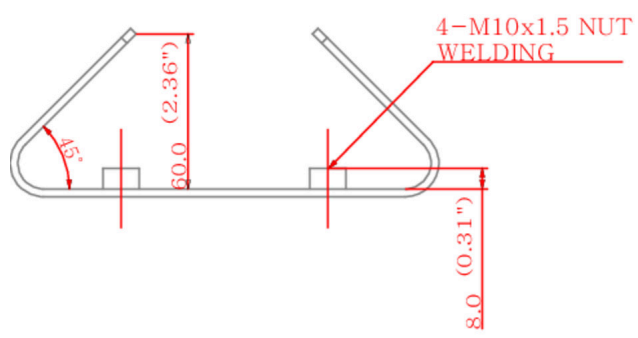

Color	Silver
Material	Stainless(SUS316L)
Product dimensions / weight	166x183x65mm / 1,300g
Supported products	SBP-300WMS ※ For further compatible models, please visit our website or use Toolbox

SBP-300PMS

SBP-300PMS

Pole Mount

CAD

Unit: mm [inch]

Unit : mm (inch)