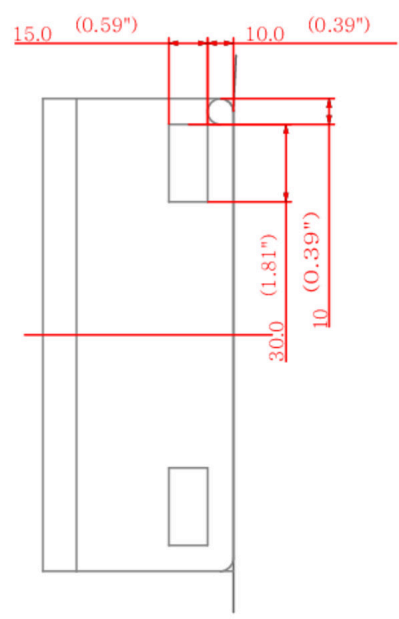

Color	Silver
Material	Stainless(SUS316L)
Product dimensions / weight	166x183x65mm / 1,300g
Supported products	SBP-300WMS ※ For further compatible models, please visit our website or use Toolbox

SBP-300PMS

SBP-300PMS

Pole Mount

CAD

Unit: mm [inch]

Unit : mm (inch)