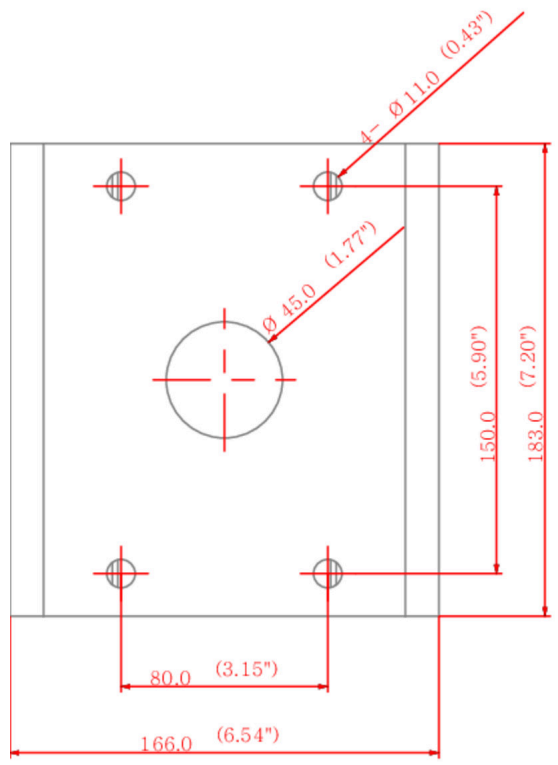

Color	Silver
Material	Stainless(SUS316L)
Product dimensions / weight	166x183x65mm / 1,300g
Supported products	SBP-300WMS ※ For further compatible models, please visit our website or use Toolbox

SBP-300PMS

SBP-300PMS

Pole Mount

CAD

Unit: mm [inch]

Unit : mm (inch)